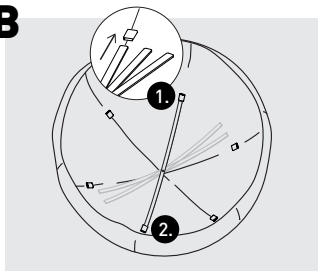

MOON 45

höfats

Montageanleitung Abdeckhaube

Assembly instructions Cover

Instructions de montage Housse

A

B

C