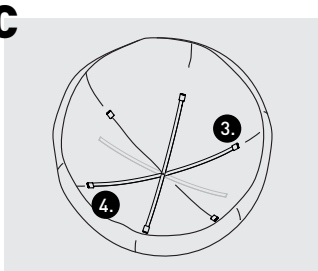

MOON 45

höfats

Montageanleitung Abdeckhaube

Assembly instructions Cover

Instructions de montage Housse

A

B

C