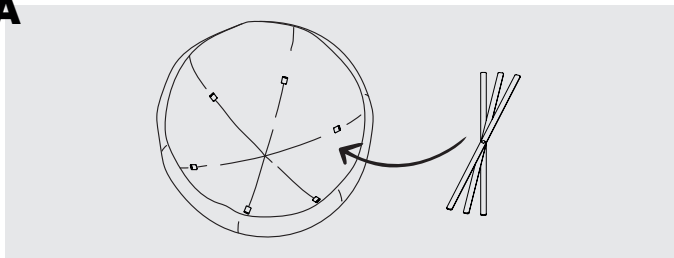

MOON 45

höfats

Montageanleitung Abdeckhaube

Assembly instructions Cover

Instructions de montage Housse

A

B

C